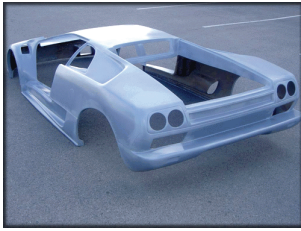

## Start Fulfilling Your Dreams Today.

The Diabolic 6.0 VT is your chance to build your own exotic replica for a fraction of the price.

Right now, we are offering the Diabolic 6.0 VT kit at a "State of the Economy" price of \$4887.50. This is a 15% savings off the regular price of \$5,750.00. That means you save \$862.50. This is a limited time off and it wont last long. To take advantage of this special price, you need to have your kit ordered and paid for by Oct. 31, 2009.

# Diabolic 6.0

The Diabolic 6.0 a high-quality replica of the Lamborghini Diabolo VT 6.0 for the builder who wants the pleasure of owning an exotic sports car for a fraction of the price. It can be mounted on a custom tubular chassis or Pontiac Fiero chassis that has been modified and stretched 10.5".

Openings for the front lights, front turn signals, front air vents, hood hinges, rear air box, rear cooling grill mounts, deck lid vents, and tail light openings have been cut away while it is being made. Having this done at the time of production saves you time when your kit arrives.

## Why you should purchase a Diabolic 6.0 VT

- ◆ One piece body with integrated front and rear bumpers provides fewer parts to align.
- ◆ Body made predominately of hand laid fiberglass for superior strength.
- ◆ One piece rear deck lid provides easier alignment and access to engine compartment.
- ◆ Diablo 6.0 style dash and interior.
- ◆ Readily available parts and accessories.
- ◆ Design to use any Pontiac Fiero donor or the American Supercar custom chassis.