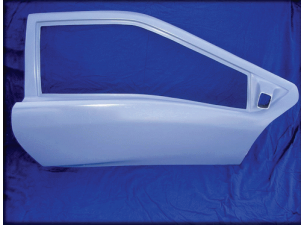

# Diabolic 6.0

The Diabolic 6.0 a high-quality replica of the Lamborghini Diabolo VT 6.0 for the builder who wants the pleasure of owning an exotic sports car for a fraction of the price. It can be mounted on a custom tubular chassis or Pontiac Fiero chassis that has been modified and stretched 10.5".

## Why you should purchase a Diabolic 6.0 VT

- ◆ One piece body with integrated front and rear bumpers provides fewer parts to align.
- ◆ Body made predominately of hand laid fiberglass for superior strength.
- ◆ One piece rear deck lid provides easier alignment and access to engine compartment.
- ◆ Diablo 6.0 style dash and interior.
- ◆ Readily available parts and accessories.
- ◆ Design to use any Pontiac Fiero donor or the American Supercar custom chassis.