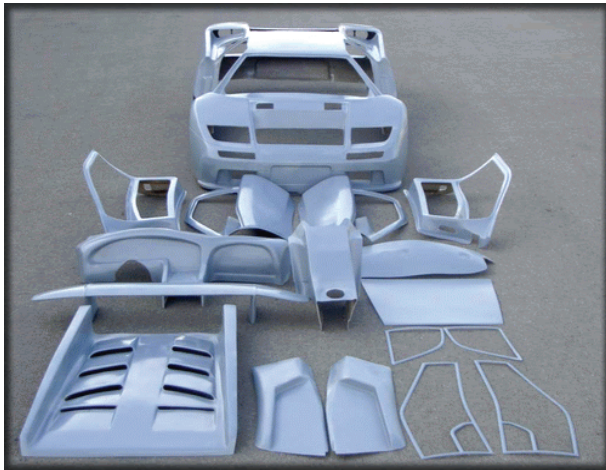

## Start Fulfilling Your Dreams Today.

The Diabolic 6.0 VT is your chance to build your own exotic replica for a fraction of the price.

Right now, we are offering the Diabolic 6.0 VT kit at a "State of the Economy" price of \$4887.50. This is a 15% savings off the regular price of \$5,750.00. That means you save \$862.50. This is a limited time off and it wont last long. To take advantage of this special price, you need to have your kit ordered and paid for by Oct. 31, 2009.

# Diabolic 6.0

The Diabolic 6.0 a high-quality replica of the Lamborghini Diabolo VT 6.0 for the builder who wants the pleasure of owning an exotic sports car for a fraction of the price. It can be mounted on a custom tubular chassis or Pontiac Fiero chassis that has been modified and stretched 10.5".

Openings for the front lights, front turn signals, front air vents, hood hinges, rear air box, rear cooling grill mounts, deck lid vents, and tail light openings have been cut away while it is being made. Having this done at the time of production saves you time when your kit arrives.

## Why you should purchase a Diabolic 6.0 VT

- ◆ One piece body with integrated front and rear bumpers provides fewer parts to align.
- ◆ Body made predominately of hand laid fiberglass for superior strength.
- ◆ One piece rear deck lid provides easier alignment and access to engine compartment.
- ◆ Diablo 6.0 style dash and interior.
- ◆ Readily available parts and accessories.
- ◆ Design to use any Pontiac Fiero donor or the American Supercar custom chassis.