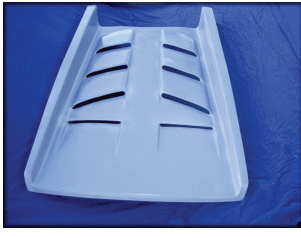

# Diabolic 6.0

The Diabolic 6.0 a high-quality replica of the Lamborghini Diabolo VT 6.0 for the builder who wants the pleasure of owning an exotic sports car for a fraction of the price. It can be mounted on a custom tubular chassis or Pontiac Fiero chassis that has been modified and stretched 10.5".

Openings for the front lights, front turn signals, front air vents, hood hinges, rear air box, rear cooling grill mounts, deck lid vents, and tail light openings have been cut away while it is being made. Having this done at the time of production saves you time when your kit arrives.

## Why you should purchase a Diabolic 6.0 VT

- ◆ One piece body with integrated front and rear bumpers provides fewer parts to align.
- ◆ Body made predominately of hand laid fiberglass for superior strength.
- ◆ One piece rear deck lid provides easier alignment and access to engine compartment.
- ◆ Diablo 6.0 style dash and interior.
- ◆ Readily available parts and accessories.
- ◆ Design to use any Pontiac Fiero donor or the American Supercar custom chassis.