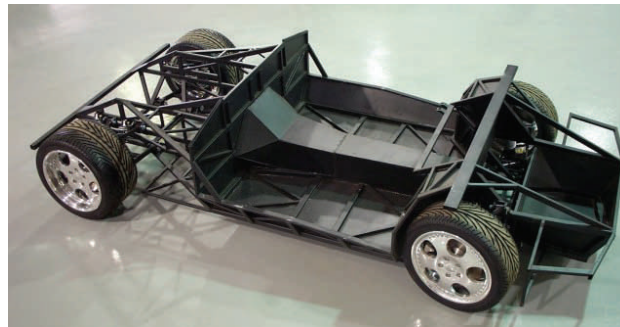

## Start Fulfilling Your Dreams Today.

The Diabolic 6.0 VT is your chance to build your own exotic replica for a fraction of the price.

Right now, we are offering the Diabolic 6.0 VT kit at a "State of the Economy" price of \$4887.50. This is a 15% savings off the regular price of \$5,750.00. That means you save \$862.50. This is a limited time off and it wont last long. To take advantage of this special price, you need to have your kit ordered and paid for by Oct. 31, 2009.

# Diabolic 6.0

The Diabolic 6.0 a high-quality replica of the Lamborghini Diabolo VT 6.0 for the builder who wants the pleasure of owning an exotic sports car for a fraction of the price. It can be mounted on a custom tubular chassis or Pontiac Fiero chassis that has been modified and stretched 10.5".

Openings for the front lights, front turn signals, front air vents, hood hinges, rear air box, rear cooling grill mounts, deck lid vents, and tail light openings have been cut away while it is being made. Having this done at the time of production saves you time when your kit arrives.

## Why you should purchase a Diabolic 6.0 VT

- ◆ One piece body with integrated front and rear bumpers provides fewer parts to align.
- ◆ Body made predominately of hand laid fiberglass for superior strength.
- ◆ One piece rear deck lid provides easier alignment and access to engine compartment.
- ◆ Diablo 6.0 style dash and interior.
- ◆ Readily available parts and accessories.
- ◆ Design to use any Pontiac Fiero donor or the American Supercar custom chassis.