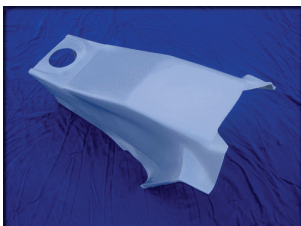

# Diabolic 6.0

The Diabolic 6.0 a high-quality replica of the Lamborghini Diabolo VT 6.0 for the builder who wants the pleasure of owning an exotic sports car for a fraction of the price. It can be mounted on a custom tubular chassis or Pontiac Fiero chassis that has been modified and stretched 10.5".

Openings for the front lights, front turn signals, front air vents, hood hinges, rear air box, rear cooling grill mounts, deck lid vents, and tail light openings have been cut away while it is being made. Having this done at the time of production saves you time when your kit arrives.

## Why you should purchase a Diabolic 6.0 VT

- ◆ One piece body with integrated front and rear bumpers provides fewer parts to align.
- ◆ Body made predominately of hand laid fiberglass for superior strength.
- ◆ One piece rear deck lid provides easier alignment and access to engine compartment.
- ◆ Diablo 6.0 style dash and interior.
- ◆ Readily available parts and accessories.
- ◆ Design to use any Pontiac Fiero donor or the American Supercar custom chassis.