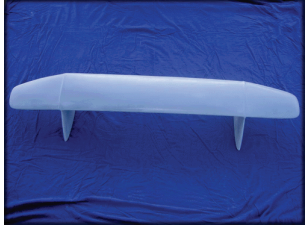

# Diabolic 6.0

The Diabolic 6.0 a high-quality replica of the Lamborghini Diabolo VT 6.0 for the builder who wants the pleasure of owning an exotic sports car for a fraction of the price. It can be mounted on a custom tubular chassis or Pontiac Fiero chassis that has been modified and stretched 10.5".

## Why you should purchase a Diabolic 6.0 VT

- ◆ One piece body with integrated front and rear bumpers provides fewer parts to align.
- ◆ Body made predominately of hand laid fiberglass for superior strength.
- ◆ One piece rear deck lid provides easier alignment and access to engine compartment.
- ◆ Diablo 6.0 style dash and interior.
- ◆ Readily available parts and accessories.
- ◆ Design to use any Pontiac Fiero donor or the American Supercar custom chassis.