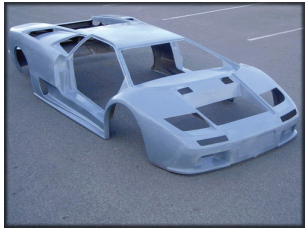

## Start Fulfilling Your Dreams Today.

The Diabolic 6.0 VT is your chance to build your own exotic replica for a fraction of the price.

Right now, we are offering the Diabolic 6.0 VT kit at a "State of the Economy" price of \$4887.50. This is a 15% savings off the regular price of \$5,750.00. That means you save \$862.50. This is a limited time off and it wont last long. To take advantage of this special price, you need to have your kit ordered and paid for by Oct. 31, 2009.

# Diabolic 6.0

The Diabolic 6.0 a high-quality replica of the Lamborghini Diabolo VT 6.0 for the builder who wants the pleasure of owning an exotic sports car for a fraction of the price. It can be mounted on a custom tubular chassis or Pontiac Fiero chassis that has been modified and stretched 10.5".

Openings for the front lights, front turn signals, front air vents, hood hinges, rear air box, rear cooling grill mounts, deck lid vents, and tail light openings have been cut away while it is being made. Having this done at the time of production saves you time when your kit arrives.

## Why you should purchase a Diabolic 6.0 VT

- ◆ One piece body with integrated front and rear bumpers provides fewer parts to align.
- ◆ Body made predominately of hand laid fiberglass for superior strength.
- ◆ One piece rear deck lid provides easier alignment and access to engine compartment.
- ◆ Diablo 6.0 style dash and interior.
- ◆ Readily available parts and accessories.
- ◆ Design to use any Pontiac Fiero donor or the American Supercar custom chassis.