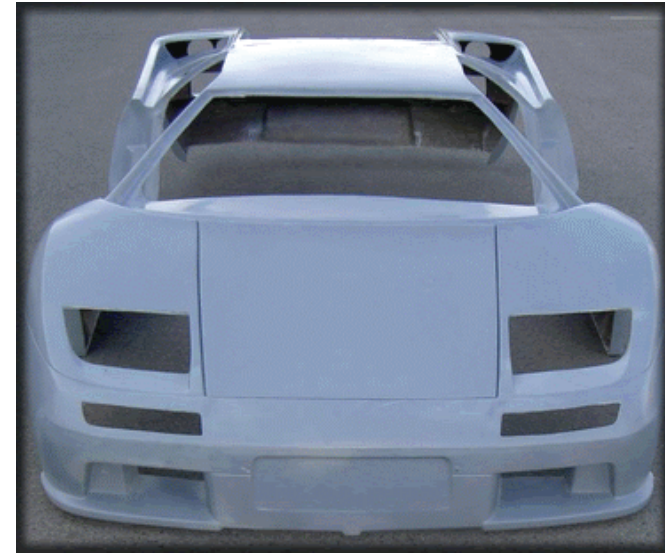

## Start Fulfilling Your Dreams Today.

The Diabolic 6.0 VT is your chance to build your own exotic replica for a fraction of the price.

Right now, we are offering the Diabolic 6.0 VT kit at a "State of the Economy" price of \$4887.50. This is a 15% savings off the regular price of \$5,750.00. That means you save \$862.50. This is a limited time off and it wont last long. To take advantage of this special price, you need to have your kit ordered and paid for by Oct. 31, 2009.

# Diabolic 6.0

The Diabolic 6.0 a high-quality replica of the Lamborghini Diabolo VT 6.0 for the builder who wants the pleasure of owning an exotic sports car for a fraction of the price. It can be mounted on a custom tubular chassis or Pontiac Fiero chassis that has been modified and stretched 10.5".

## Why you should purchase a Diabolic 6.0 VT

- ◆ One piece body with integrated front and rear bumpers provides fewer parts to align.
- ◆ Body made predominately of hand laid fiberglass for superior strength.
- ◆ One piece rear deck lid provides easier alignment and access to engine compartment.
- ◆ Diablo 6.0 style dash and interior.
- ◆ Readily available parts and accessories.
- ◆ Design to use any Pontiac Fiero donor or the American Supercar custom chassis.