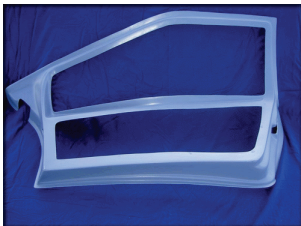

# Diabolic 6.0

The Diabolic 6.0 a high-quality replica of the Lamborghini Diabolo VT 6.0 for the builder who wants the pleasure of owning an exotic sports car for a fraction of the price. It can be mounted on a custom tubular chassis or Pontiac Fiero chassis that has been modified and stretched 10.5".

Openings for the front lights, front turn signals, front air vents, hood hinges, rear air box, rear cooling grill mounts, deck lid vents, and tail light openings have been cut away while it is being made. Having this done at the time of production saves you time when your kit arrives.

## Why you should purchase a Diabolic 6.0 VT

- ◆ One piece body with integrated front and rear bumpers provides fewer parts to align.
- ◆ Body made predominately of hand laid fiberglass for superior strength.
- ◆ One piece rear deck lid provides easier alignment and access to engine compartment.
- ◆ Diablo 6.0 style dash and interior.
- ◆ Readily available parts and accessories.
- ◆ Design to use any Pontiac Fiero donor or the American Supercar custom chassis.