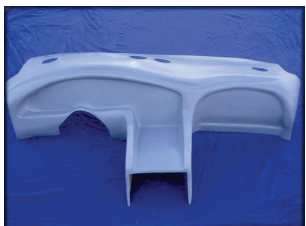

# Diabolic 6.0

The Diabolic 6.0 a high-quality replica of the Lamborghini Diabolo VT 6.0 for the builder who wants the pleasure of owning an exotic sports car for a fraction of the price. It can be mounted on a custom tubular chassis or Pontiac Fiero chassis that has been modified and stretched 10.5".

Openings for the front lights, front turn signals, front air vents, hood hinges, rear air box, rear cooling grill mounts, deck lid vents, and tail light openings have been cut away while it is being made. Having this done at the time of production saves you time when your kit arrives.

## Why you should purchase a Diabolic 6.0 VT

- ◆ One piece body with integrated front and rear bumpers provides fewer parts to align.
- ◆ Body made predominately of hand laid fiberglass for superior strength.
- ◆ One piece rear deck lid provides easier alignment and access to engine compartment.
- ◆ Diablo 6.0 style dash and interior.
- ◆ Readily available parts and accessories.
- ◆ Design to use any Pontiac Fiero donor or the American Supercar custom chassis.