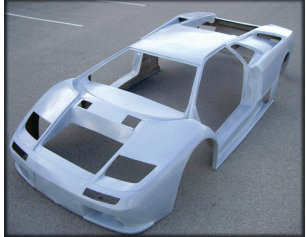

## Start Fulfilling Your Dreams Today.

The Diabolic 6.0 VT is your chance to build your own exotic replica for a fraction of the price.

Right now, we are offering the Diabolic 6.0 VT kit at a "State of the Economy" price of \$4887.50. This is a 15% savings off the regular price of \$5,750.00. That means you save \$862.50. This is a limited time off and it wont last long. To take advantage of this special price, you need to have your kit ordered and paid for by Oct. 31, 2009.

# Diabolic 6.0

The Diabolic 6.0 a high-quality replica of the Lamborghini Diabolo VT 6.0 for the builder who wants the pleasure of owning an exotic sports car for a fraction of the price. It can be mounted on a custom tubular chassis or Pontiac Fiero chassis that has been modified and stretched 10.5".

Openings for the front lights, front turn signals, front air vents, hood hinges, rear air box, rear cooling grill mounts, deck lid vents, and tail light openings have been cut away while it is being made. Having this done at the time of production saves you time when your kit arrives.

## Why you should purchase a Diabolic 6.0 VT

- ◆ One piece body with integrated front and rear bumpers provides fewer parts to align.
- ◆ Body made predominately of hand laid fiberglass for superior strength.
- ◆ One piece rear deck lid provides easier alignment and access to engine compartment.
- ◆ Diablo 6.0 style dash and interior.
- ◆ Readily available parts and accessories.
- ◆ Design to use any Pontiac Fiero donor or the American Supercar custom chassis.