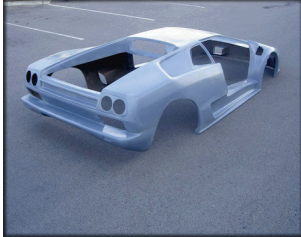

## Start Fulfilling Your Dreams Today.

The Diabolic 6.0 VT is your chance to build your own exotic replica for a fraction of the price.

Right now, we are offering the Diabolic 6.0 VT kit at a "State of the Economy" price of \$4887.50. This is a 15% savings off the regular price of \$5,750.00. That means you save \$862.50. This is a limited time off and it wont last long. To take advantage of this special price, you need to have your kit ordered and paid for by Oct. 31, 2009.

# Diabolic 6.0

The Diabolic 6.0 a high-quality replica of the Lamborghini Diabolo VT 6.0 for the builder who wants the pleasure of owning an exotic sports car for a fraction of the price. It can be mounted on a custom tubular chassis or Pontiac Fiero chassis that has been modified and stretched 10.5".

Openings for the front lights, front turn signals, front air vents, hood hinges, rear air box, rear cooling grill mounts, deck lid vents, and tail light openings have been cut away while it is being made. Having this done at the time of production saves you time when your kit arrives.

## Why you should purchase a Diabolic 6.0 VT

- ◆ One piece body with integrated front and rear bumpers provides fewer parts to align.
- ◆ Body made predominately of hand laid fiberglass for superior strength.
- ◆ One piece rear deck lid provides easier alignment and access to engine compartment.
- ◆ Diablo 6.0 style dash and interior.
- ◆ Readily available parts and accessories.
- ◆ Design to use any Pontiac Fiero donor or the American Supercar custom chassis.